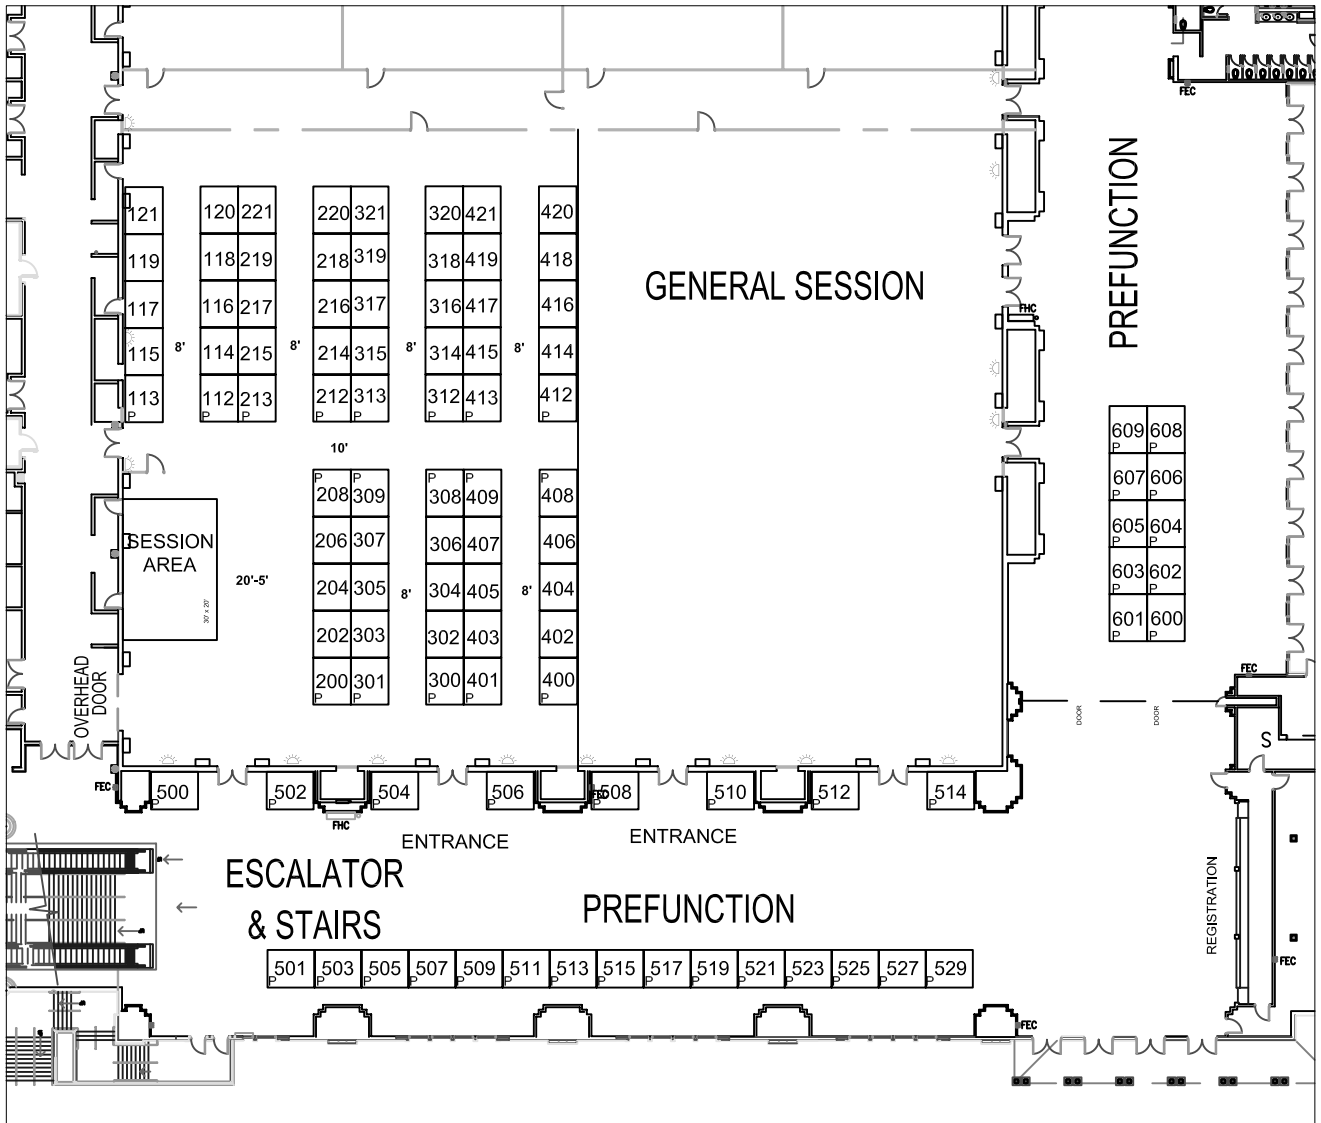

Florida Reading Association

2009

Rosen Shingle Creek Hotel - Orlando, FL

Panzacola Rooms F & G

98 - 8 x 10 booths

All aisles are 8' unless otherwise marked

current plan as of 02 .26. 09